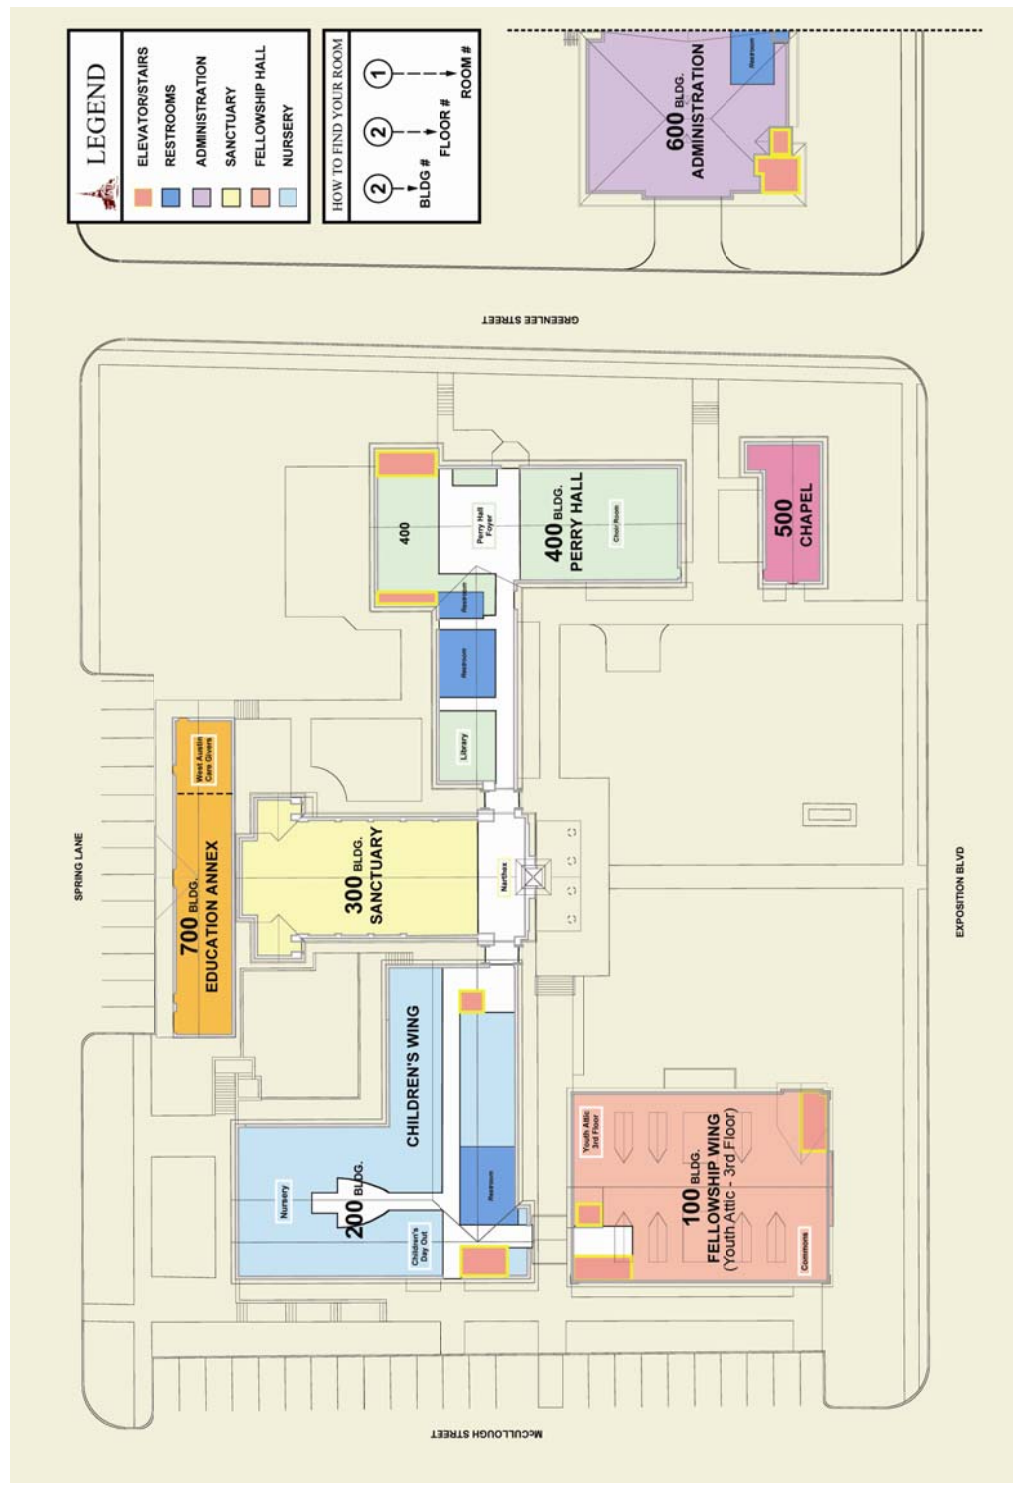

Tarrytown UMC

CHILDREN, YOUTH AND ADULT CLASSES

Tarrytown United Methodist Church
2601 Exposition Boulevard
Austin, Texas 78703
512.472.3111